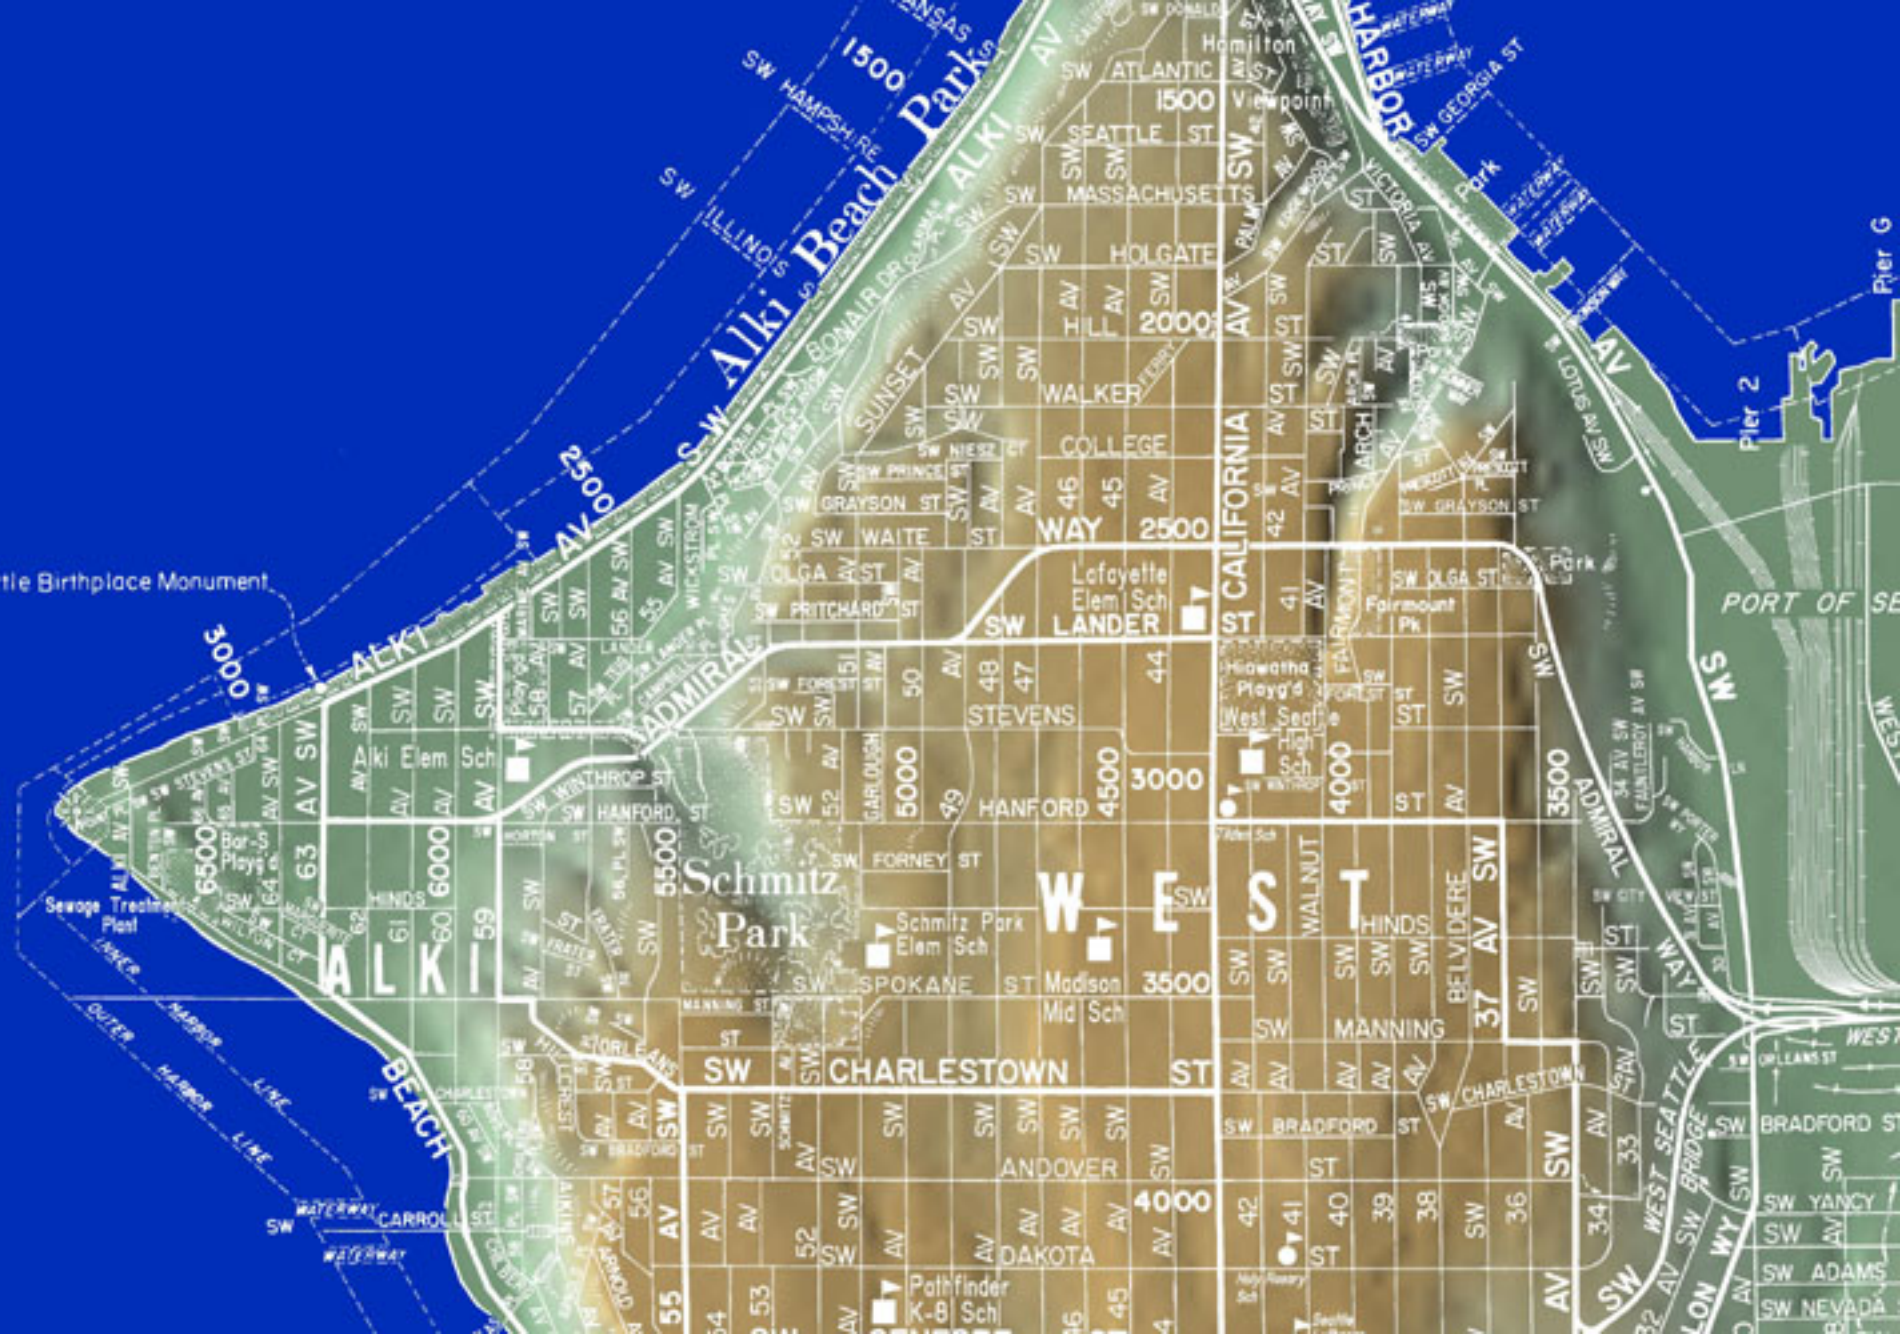

Alki Point

Seattle Birthplace Monument

Sewage Treatment Plant

Schmitz Park

WEST ST

CHARLESTOWN ST

WALKI BEACH

Alki Beach Park

SEATTLE HARBOUR

PORT OF SEATTLE

Pier 2

3000

6500

WALKI BEACH

Alki Beach Park

SEATTLE HARBOUR

PORT OF SEATTLE

Pier 2

3000

6500

Schmitz Park

WEST ST

CHARLESTOWN ST

WALKI BEACH

Alki Beach Park

SEATTLE HARBOUR

PORT OF SEATTLE

Pier 2

3000

6500

Schmitz Park

WEST ST